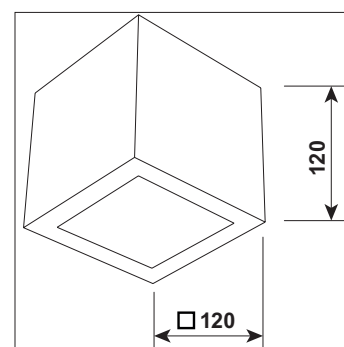

Lighting direction

PDF datasheet:

# KASTEL MINI

<b>Mounting:</b>	Ceiling or Wall mounting (WL type)
<b>Body material:</b>	Aluminium
<b>Colour:</b>	Standard anthracite grey RAL 7016, other RAL colours on request
<b>Lumen output:</b>	Standard up to 1200 lm, any other on request
<b>LED module:</b>	Signify (Philips) SMD LED module, other on request
<b>Colour temperature:</b>	3000/4000K, other on request
<b>Colour Rendering:</b>	CRI>80 in standard, other on request
<b>Driver:</b>	EVG on-off integrated, other on request
<b>Wireless control:</b>	N/A
<b>Daylight/Occupancy sensor:</b>	N/A
<b>Emergency unit:</b>	N/A
<b>Operating temperature range:</b>	-20°C ... +40°C
<b>IP Class:</b>	IP65 in standard
<b>Power:</b>	220-240V 50/60Hz
<b>Lighting direction:</b>	Direct lighting
<b>Light distribution:</b>	Symmetric
<b>Optics:</b>	N/A
<b>Beam angle:</b>	All types available in our LDT file database
<b>Diffuser:</b>	OP opal diffuser
<b>Warranty:</b>	5 Years standard warranty

Basic dimensions